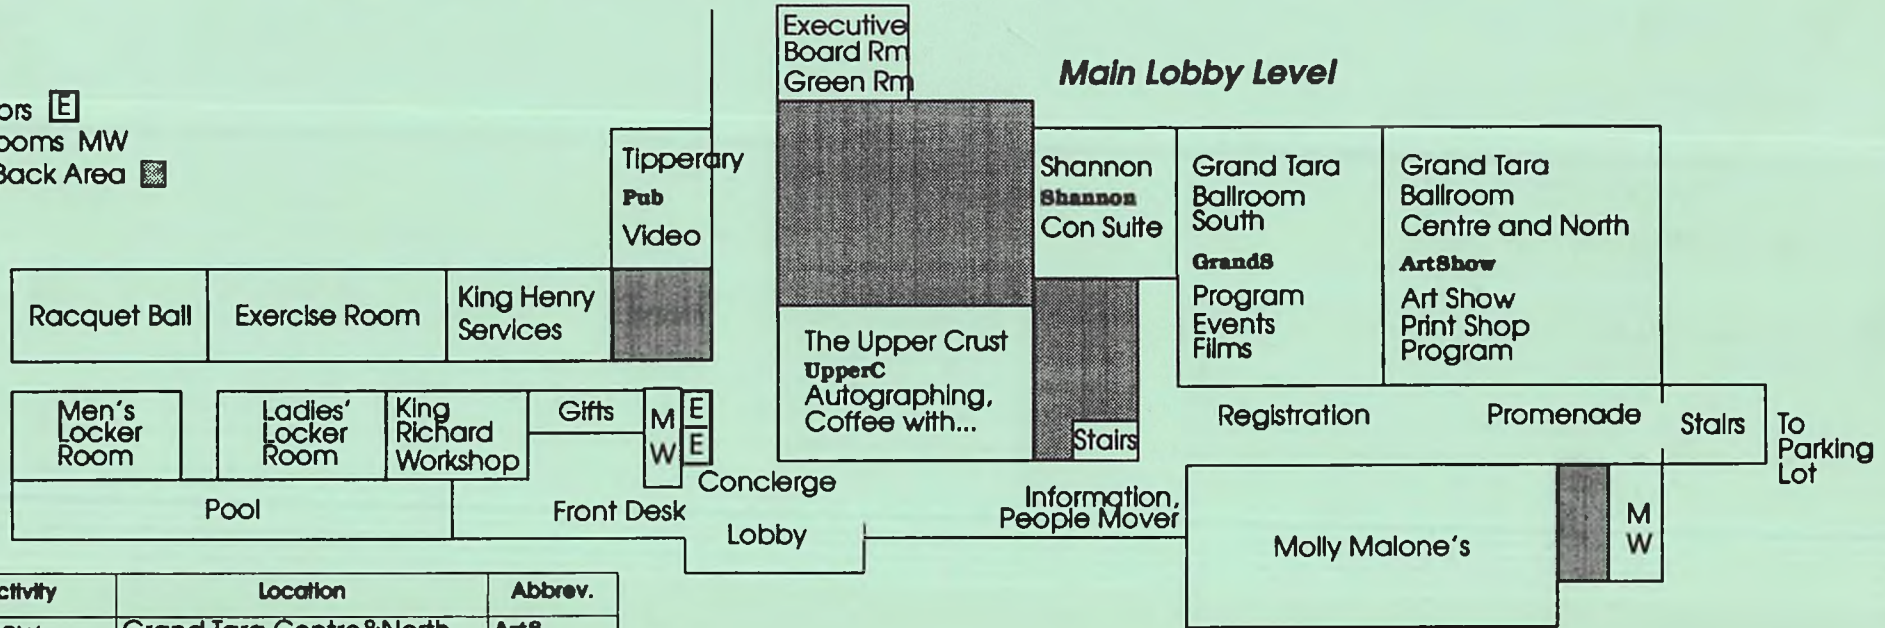

| Activity | Location | Abbrev. |
|----------------|----------------------------|----------|
| Art Show | Grand Tara Centre&North | ArtS |
| Autographs | Upper Crust | UpperC |
| Babysitting | King Suite, Third Floor | King3 |
| Coffee With... | Upper Crust | UpperC |
| Con Suite | Shannon | Shannon |
| DragonsLair | King Suite, Second Floor | King2 |
| Event | Grand Tara South | GrandS |
| Filking | Camelot North & Kilkenny | CamitN |
| Films | Grand Tara South | GrandS |
| Green Room | Executive Board Room | Exec |
| Hucksters | Prince Charles | Charles |
| Information | Near Molly Malone's | Info |
| People Mover | Near Molly Malone's | Info |
| Program | Grand Tara South | GrandS |
| Panels | Camelot South/North | CamitS/N |
| Panels | Waterford | Water |
| Readings | Wexford | Wexford |
| Registration | Across from Molly Malone's | Reg |
| Services | King Henry Suite | Henry |
| Video | Tipperary Pub | Pub |
| Workshops | King Richard | Richard |